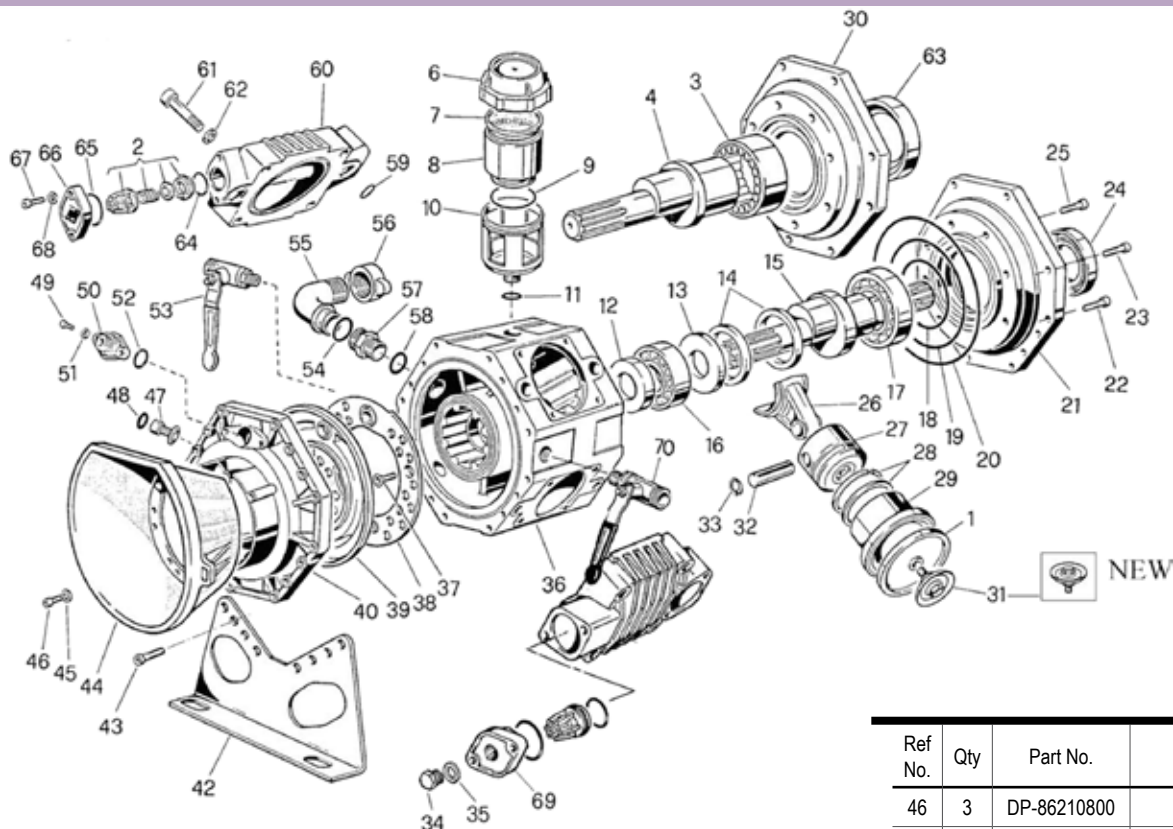

DIAPHRAGM PUMP 392 SCHEMATIC

Diaphragm Pump 392 Schematic

Ref No.	Qty	Part No.	Description
1	4	DP-95004031	Piston Diaphragm
1	4	DP-95004033	Piston Diaphragm, Viton
1	4	DP-95004000	Piston Diaphragm, Desmopan
2	8	DP-35980297	Valve Assembly
6	1	DP-280114432	Oil Filler Cap
7	1	DP-41001731	Diaphragm Cushion
8	1	DP-41001632	Oil Filler Cap
9	1	DP-80230940	O-Ring 2, 62x44, 12
10	1	DP-41001509	Oil Filler Bowl
11	1	DP-82419100	Gasket
12	1	DP-80214210	O-Ring
13	1	DP-41002361	Spacer Ring
14	2	DP-14001576	Connecting Rod Ring
15	1	DP-41003326	Crankshaft
16	1	DP-81286800	Bearing
17	1	DP-81291300	Bearing
18	1	DP-80329100	O-Ring 3, 53x88, 5
19	1	DP-80321070	O-Ring 2, 62x126.67
20	1	DP-80329150	O-Ring 3, 53x177, 39
21	1	DP-41001909	Crankcase Cover (Suction Side)
22	16	DP-86275200	Bolt 8x35MM

Ref No.	Qty	Part No.	Description
23	4	DP-86273000	Bolt 8x30MM
24	1	DP80219000	Oil Seal
25	16	DP-86275200	Bolt 8x35MM
26	1	DP-41004711	Connecting Rod, Bronze
27	4	DP-37001609	Piston
28	8	DP-81852700	Piston Ring
29	4	DP-43001501	Piston Sleeve
31	4	DP-41983597	SS Diaphragm Washer & Bolt Kit
32	4	DP-85200700	Piston Pin
33	8	DP-80002100	Retaining Ring
34	2	DP-85257900	Plug G. 3/8
35	2	SC-82410700	Washer
36	1	DP-41000109	Pump Crankcase
37	3	DP-86201000	Bolt 6x10MM
38	1	DP-35000308	Dampener Plate
39	1	DP-35004034	Diaphragm Dampener
40	1	DP-41000409	Cover*
42	2	DP-41001461	Mounting Brackets
43	8	DP-86279600	Screw 8x40MM
44	1	DP-31146832	Shield (Optional)
45	3	SC-84361800	Washer (Optional)